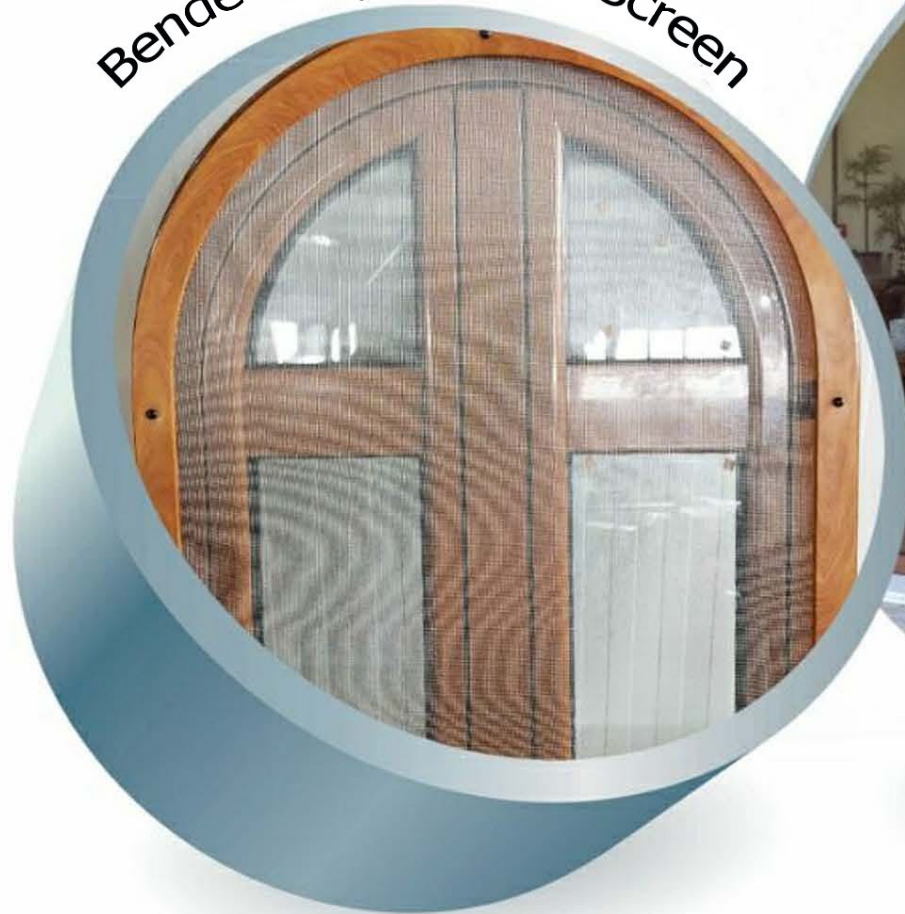

ARCH WINDOWS
SPECIAL FRAME STRUCTURES

When an idea becomes reality!

Bended Fixed Insect Screen

Bended openable Insect Screen

- * protection from mosquito & insects
- * ideal for all windows
- * constructions in all colors

Ral & Wood Finish